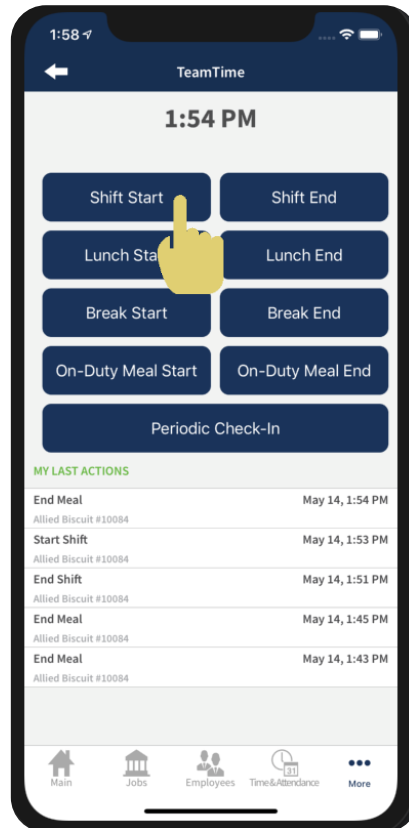

eHub

CLOCKING IN and OUT

CLOCKING IN AND OUT

Tap TeamTime

eHub

CLOCKING IN AND OUT

Touch the clock

Confirmation