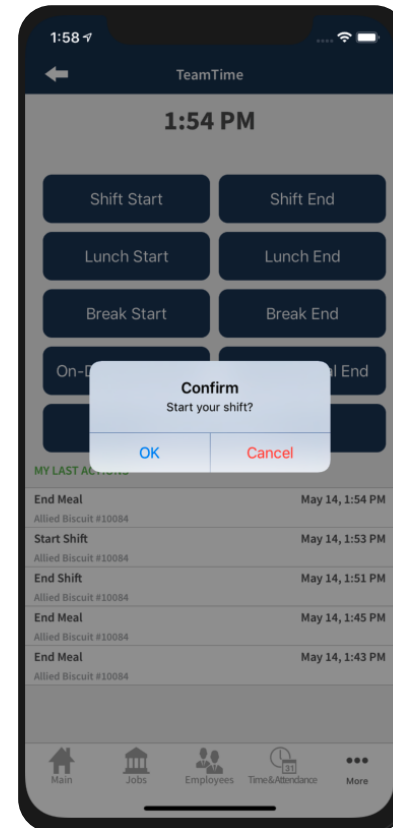

eHub

CLOCKING IN and OUT

CLOCKING IN AND OUT

Tap TeamTime

eHub

CLOCKING IN AND OUT

Touch the clock

Confirmation