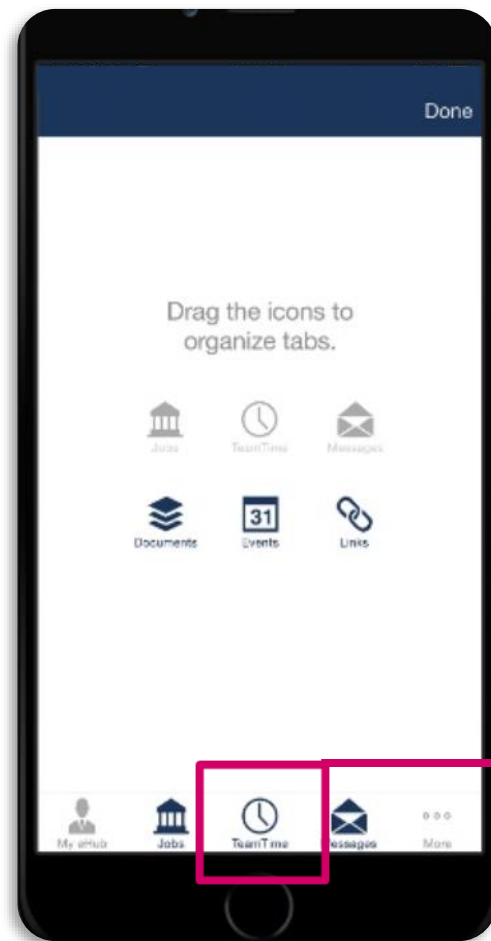

eHub

CLOCKING IN and OUT

CLOCKING IN AND OUT

Tap TeamTime

eHub

CLOCKING IN AND OUT

Touch the clock

Confirmation